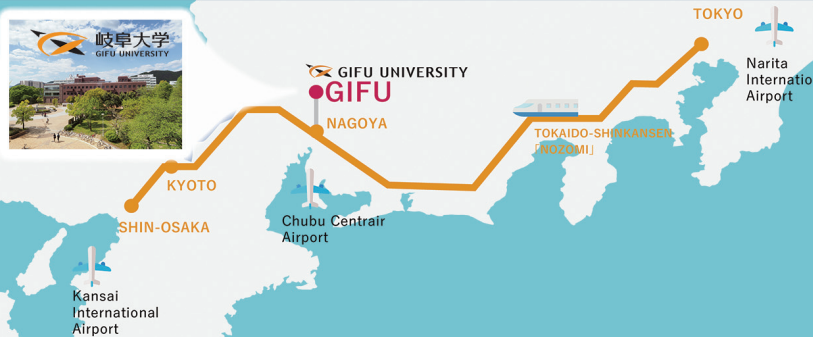

SUMMER SCHOOL IN GIFU JAPAN

PROGRAM PERIOD

JUNE 18 WED. - JULY 16 WED. 2025

Participation fee

参加費

190,000JPY per person

*including tuition and accommodation fees, excluding round-trip airfare

Targeted Japanese
language ability

日本語レベル

beginners level

初級レベル

Have Japanese language proficiency as you can:

- ① read and write *hiragana*
- ② use certain basic verbs (e.g. たべます、よみます、べんきょうします)
- ③ put certain basic adjectives to use (e.g. おいしい、きれいな、すきな)
- ④ construct simple sentences. (e.g. だいがくへいきます。ほんをかいます。)

This program is specially designed for students from our partner universities.

岐阜大学の学術交流校の学生だけ参加することができます。

Learn to communicate in basic Japanese, experience traditional Japanese culture, and make Japanese and international friends.

日本語の勉強だけではなくて、日本文化の体験をしたり、日本人やいろいろな国の友だちができたりします。

Summer School
Information
ENGLISH version

FOR MORE INFORMATION,
PLEASE CONTACT THE INTERNATIONAL
SECTION AND/OR LIAISON
OF YOUR UNIVERSITY.